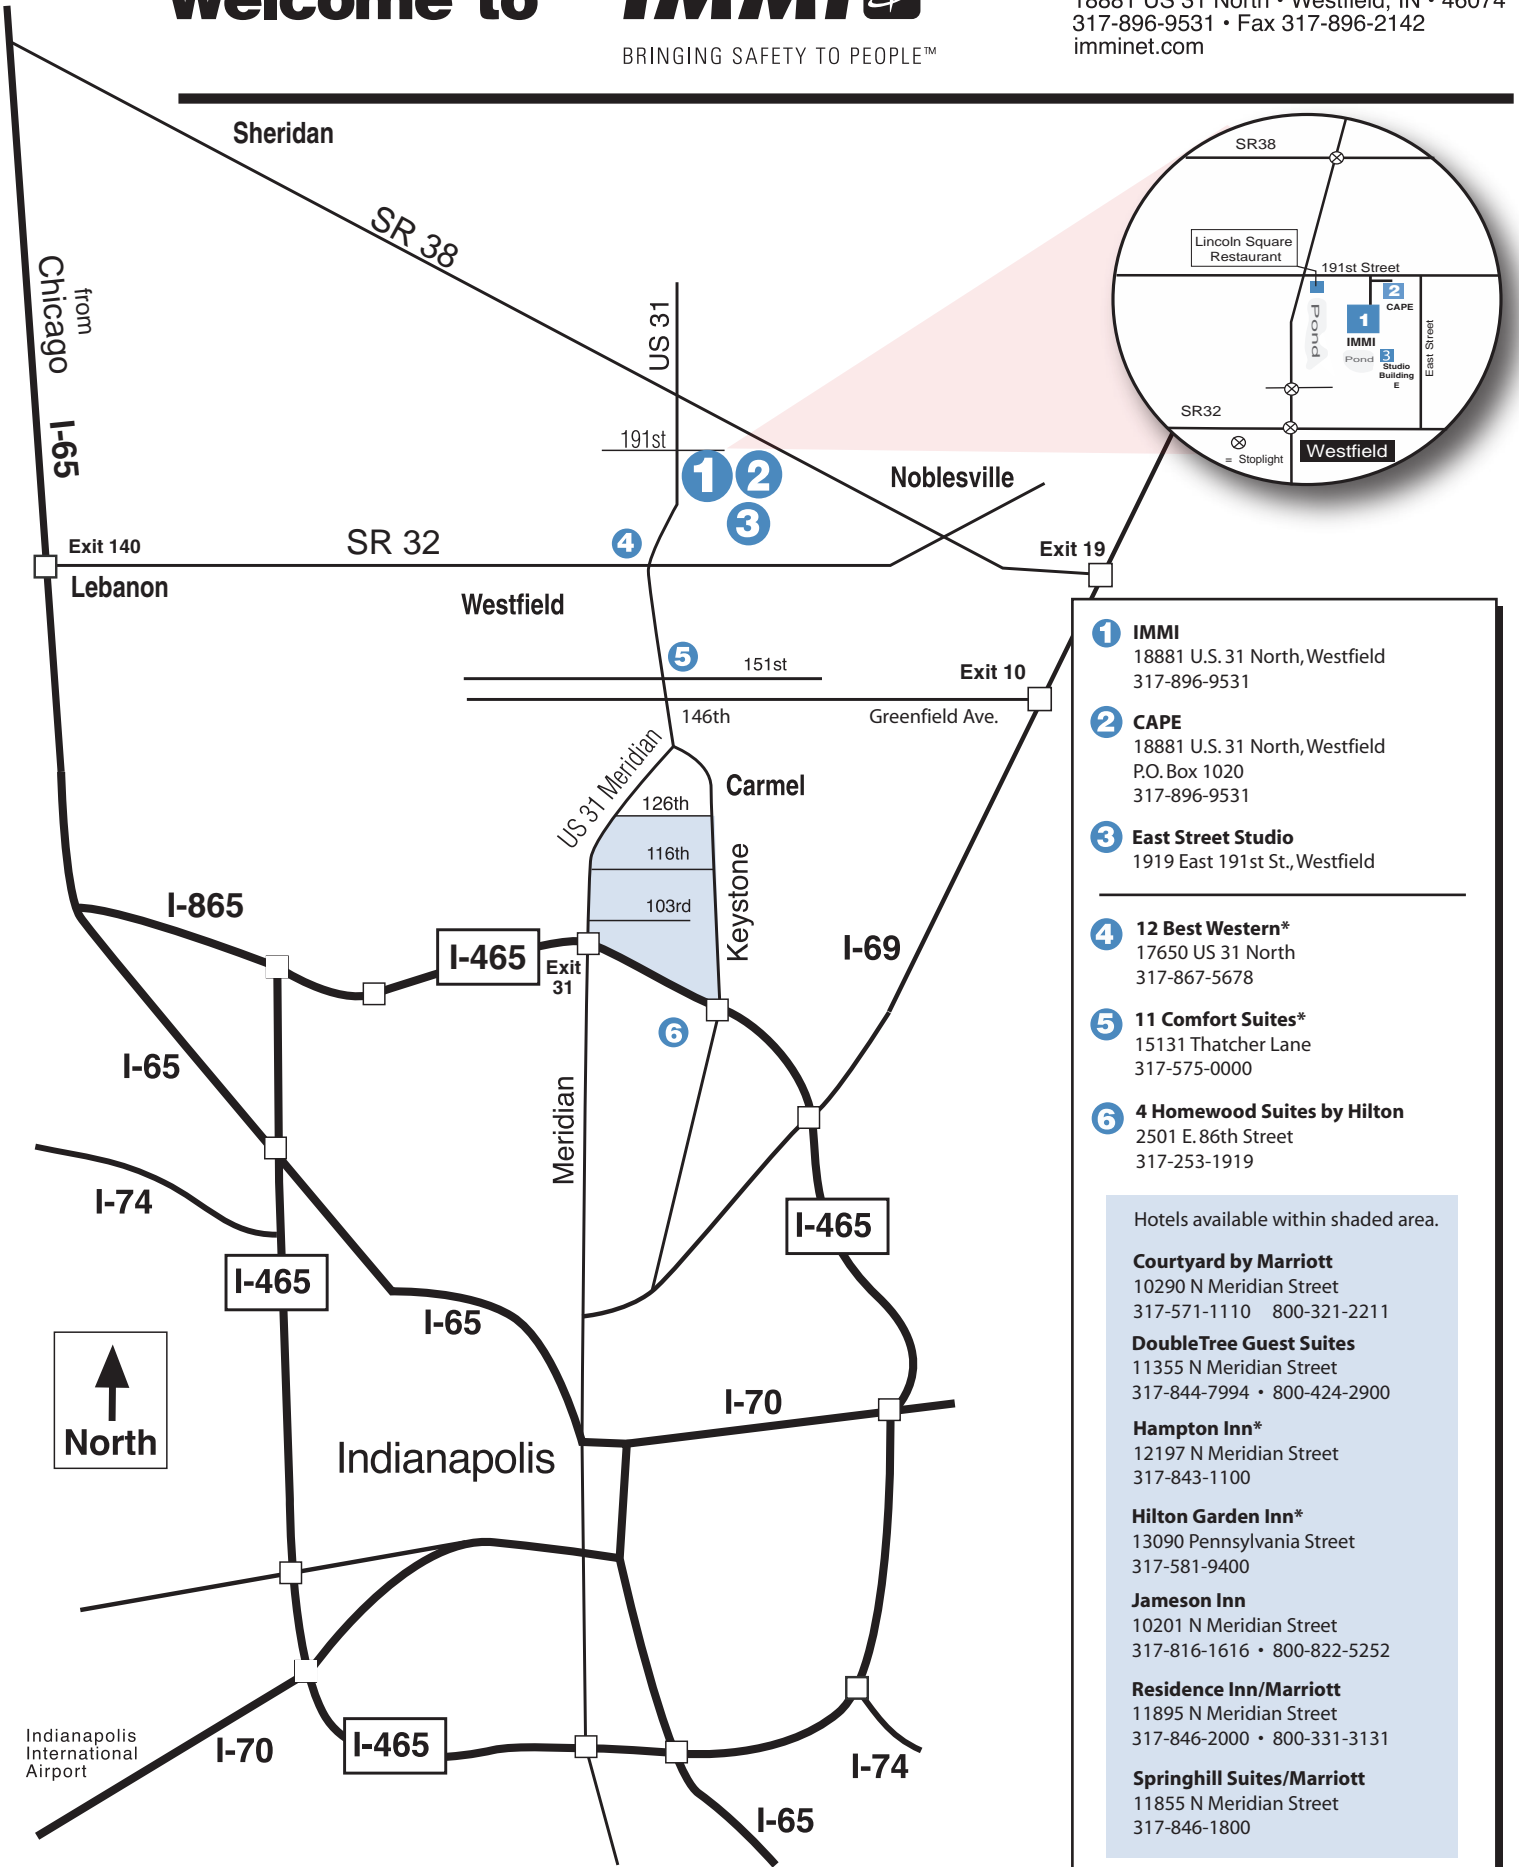

# Welcome to **IMMI**®

BRINGING SAFETY TO PEOPLE™

18881 US 31 North • Westfield, IN • 46074  
 317-896-9531 • Fax 317-896-2142  
 imminet.com

- 1 IMMI**  
18881 U.S. 31 North, Westfield  
317-896-9531
- 2 CAPE**  
18881 U.S. 31 North, Westfield  
P.O. Box 1020  
317-896-9531
- 3 East Street Studio**  
1919 East 191st St., Westfield

- 4 12 Best Western\***  
17650 US 31 North  
317-867-5678
- 5 11 Comfort Suites\***  
15131 Thatcher Lane  
317-575-0000
- 6 4 Homewood Suites by Hilton**  
2501 E. 86th Street  
317-253-1919

Hotels available within shaded area.

**Courtyard by Marriott**  
10290 N Meridian Street  
317-571-1110 800-321-2211

**DoubleTree Guest Suites**  
11355 N Meridian Street  
317-844-7994 • 800-424-2900

**Hampton Inn\***  
12197 N Meridian Street  
317-843-1100

**Springhill Suites/Marriott**  
11855 N Meridian Street  
317-846-1800

\*Ask for IMMI Rate